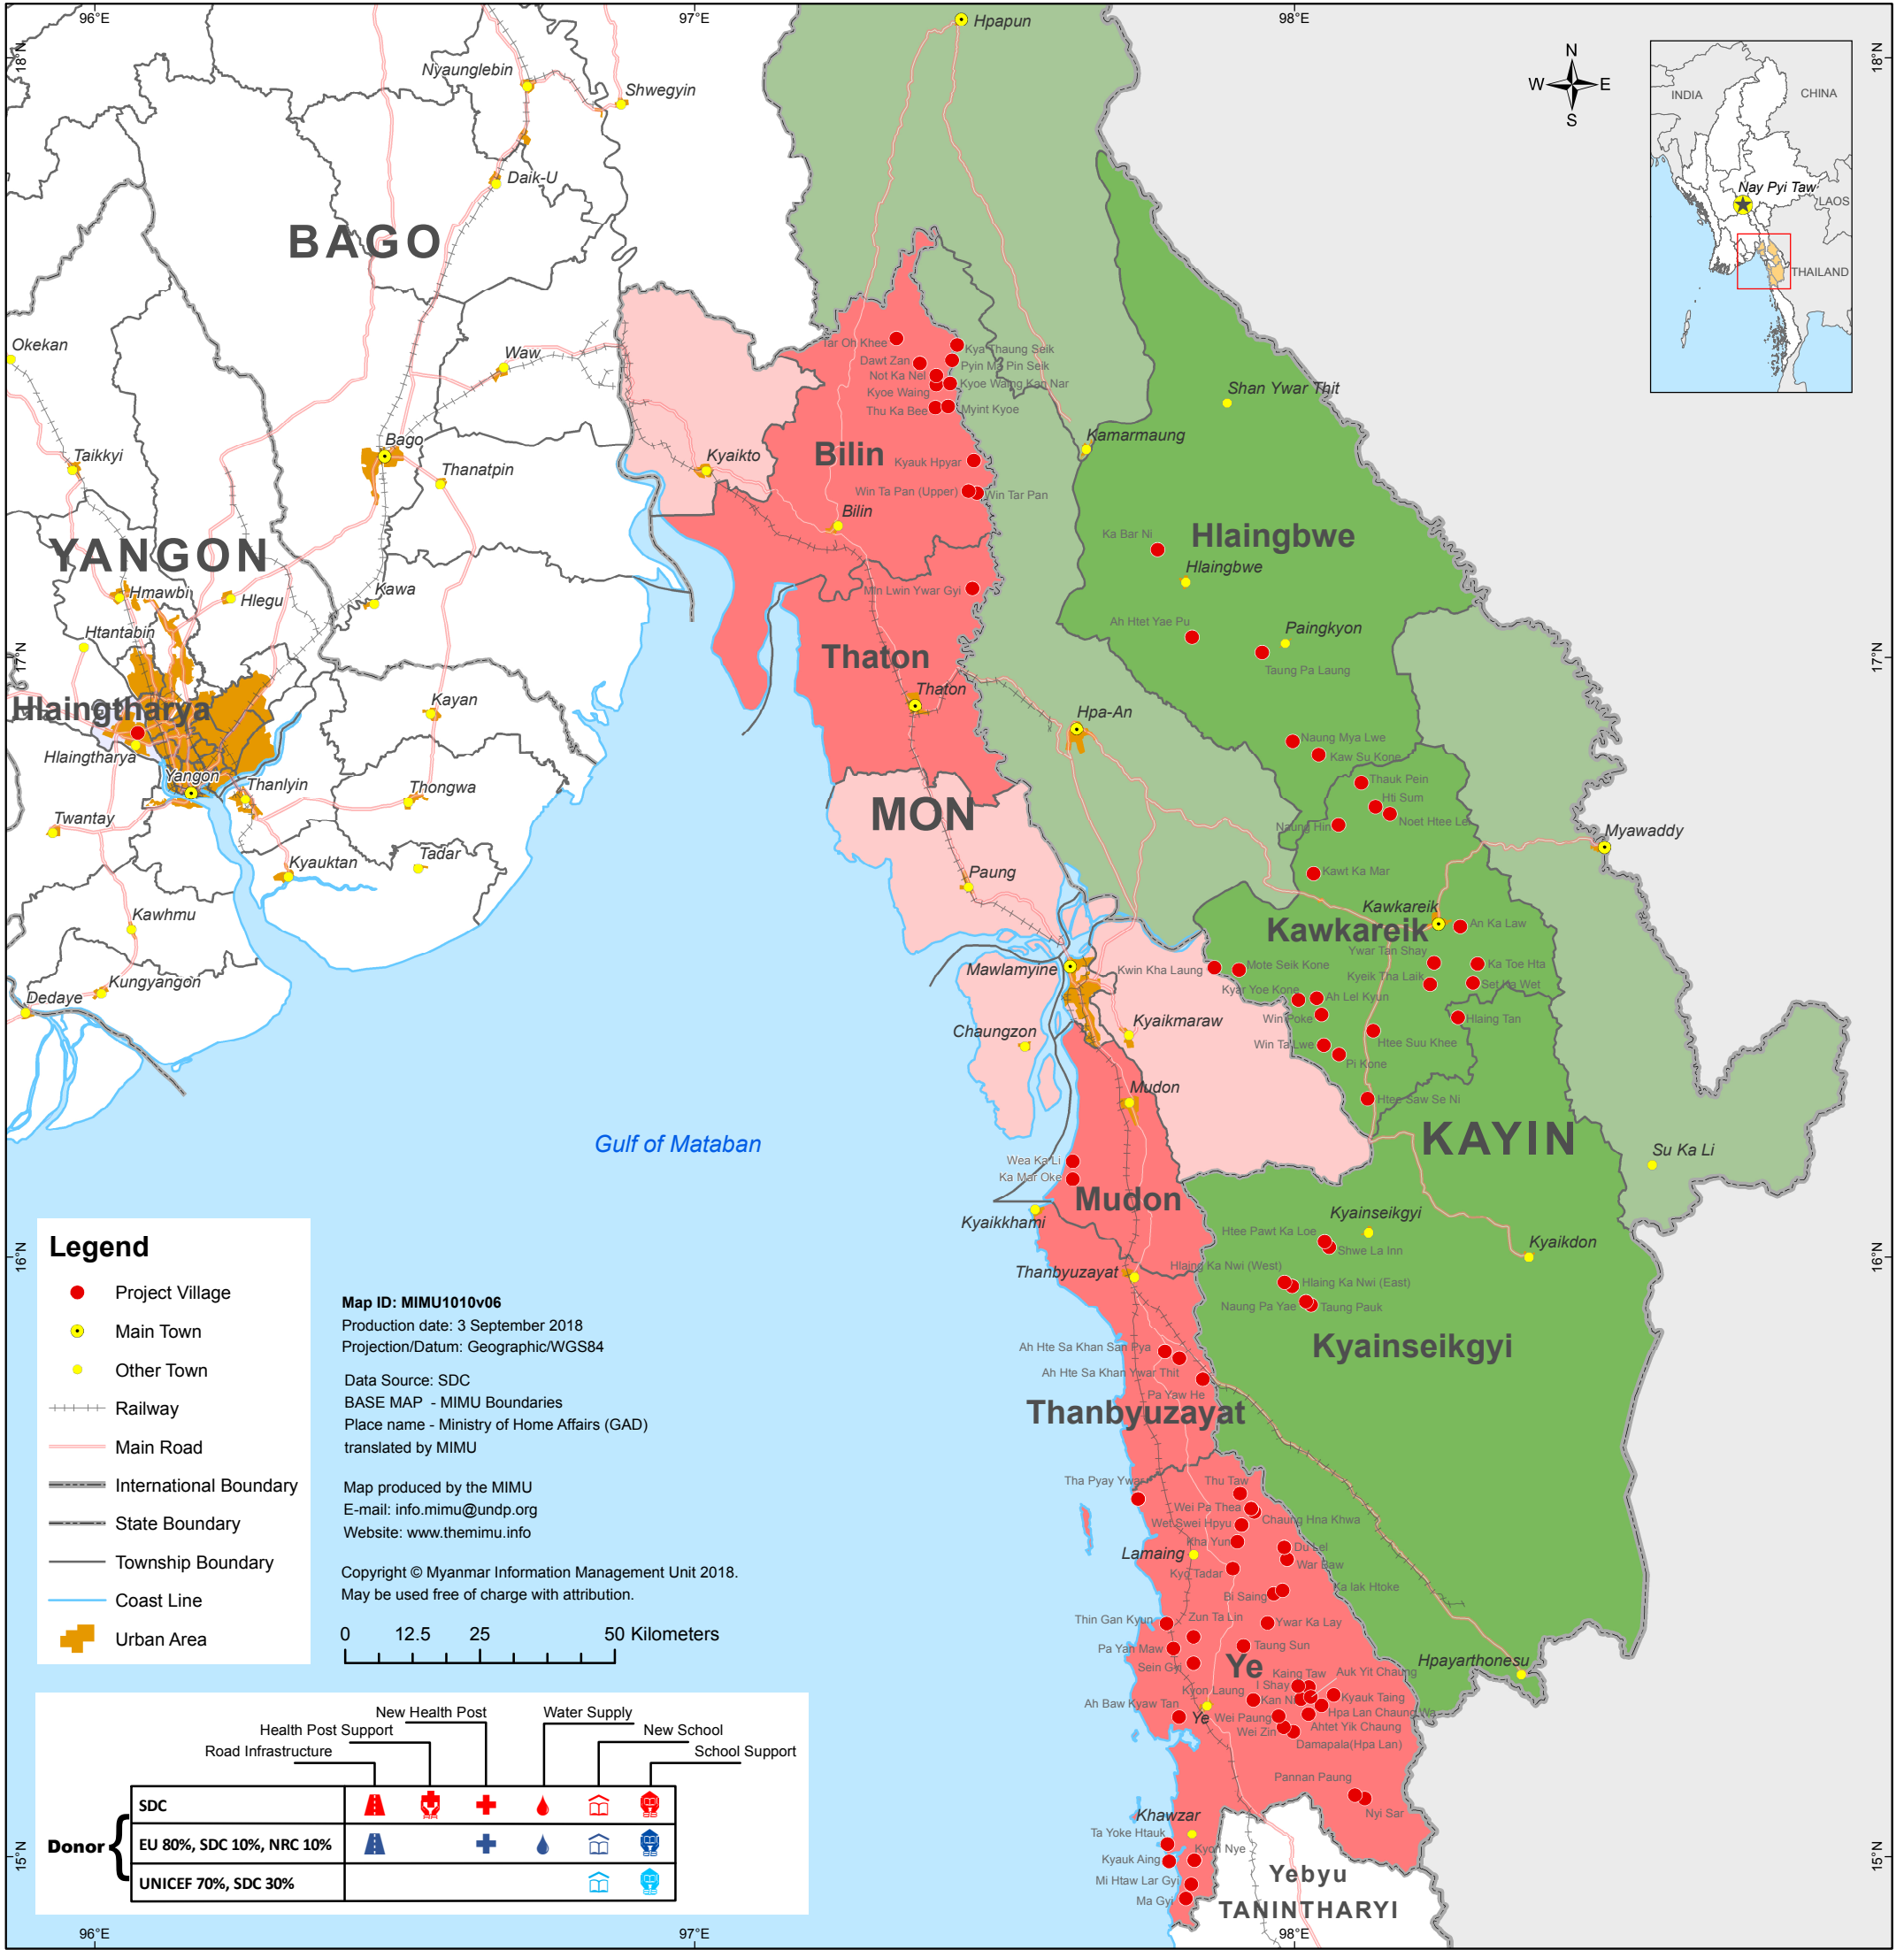

SDC Humanitarian Programme in the Southeast of Myanmar

Township	Village Name	Infrastructure	Township	Village Name	Infrastructure	Township	Village Name	Infrastructure	Township	Village Name	Infrastructure	Township	Village Name	Infrastructure
Hlaingtharyar	BEPS 2, 37, 42	🏠 🏠 🏠	Hlaing Bwe	Taung Pa Laung	🏠	Kawkareik	Set Ka Wet	🏠	Ye	Aing Shay	🏠	Ye	Mi Htaw Hlar Gyi	🏠
Bilin	Dawt Zan	+	Hlaing Bwe	Ah Htet Yae Pu	+	Kawkareik	Thauk Pein	🏠	Ye	Auk Yit Chaung	🏠	Ye	Nyi Sar	🏠
Bilin	Kya Thaug Seik	🏠	Kawkareik	Ah Lel Kyun	🏠	Kawkareik	Win Da Lwe	🏠	Ye	Bi Saing	🏠	Ye	Pa Yan Maw	+
Bilin	Kyauk Hpyar	🏠	Kawkareik	An Ka Law	🏠	Kawkareik	Win Poke	🏠	Ye	Chaung Hna Khwa	🏠	Ye	Pannan Paung	+
Bilin	Kyoe Waing	+	Kawkareik	Hlaing Tan	🏠	Kawkareik	Ywar Tan Shay	🏠	Ye	Damapala	🏠	Ye	Sein Gyi	🏠
Bilin	Kyoe Waing Kan Nar	🏠	Kawkareik	Htee Saw Se Ni	🏠	Mudon	Ka Mar Oke	🏠	Ye	Du Lel	🏠	Ye	Ta Yoke Htauk	🏠
Bilin	Myint Kyoe	🏠	Kawkareik	Htee Su Khee	🏠	Mudon	Wea Ka Li	🏠	Ye	Hpa Lan Chaung Wa	🏠	Ye	Taung Sun	+
Bilin	Not Ka Nel	🏠	Kawkareik	Hti Sum	🏠	Thanbyuzayat	Ahhtsakhnan San Pya	🏠	Ye	Ka Lak Htoke	🏠	Ye	Tha Pyay Ywar	+
Bilin	Pyin Ma Pin Seik	🏠	Kawkareik	Ka Toe Hta	🏠	Thanbyuzayat	Ahhtsakhnan Ywar Thit	🏠	Ye	Kaing Taw	🏠	Ye	Thin Gan Kyun	+
Bilin	Tar Oke Khee	🏠	Kawkareik	Kawt Ka Mar	+	Thanbyuzayat	Pa Yaw He	🏠	Ye	Kan Ni	🏠	Ye	Thu Taw	🏠
Bilin	Thu Kha Bee	🏠	Kawkareik	Khut Ka Laung	🏠	Kyainseikgyi	Hlaing Ka Ni	+	Ye	Kha Yun	🏠	Ye	War Baw	🏠
Bilin	Win Tar Pan	🏠	Kawkareik	Kyauk Tha Laik	🏠	Kyainseikgyi	Hnaung Pa Yaet	🏠	Ye	Kyauk Aing	🏠	Ye	Wei Pa Thea	🏠
Bilin	Win Tar Pan (Upper)	🏠	Kawkareik	Kyar Yoe Kone	🏠	Kyainseikgyi	Htee Pawt Ka Loe	+	Ye	Kyauk Taing	🏠	Ye	Wei Paung	🏠
Thaton	Min Lwin Ywar Gyi	🏠	Kawkareik	Moke Seik Kone	🏠	Kyainseikgyi	Shwe La Inn	🏠	Ye	Kyoe Tadar	🏠	Ye	Wei Zin	+
Hlaing Bwe	Ka Bar Ni	🏠	Kawkareik	Naung Hin	+	Kyainseikgyi	Taung Pauk	🏠	Ye	Kyon Laung	🏠	Ye	Wet Swei Hpyu	🏠
Hlaing Bwe	Kawt Su Kone	🏠	Kawkareik	Noet Htee Lel	🏠	Ye	Ah Baw Kyar Tan	🏠	Ye	Kyon Nye	🏠	Ye	Ywar Ka Lay	🏠
Hlaing Bwe	Naung Mya Lwe	+	Kawkareik	Pi Kone	🏠	Ye	Ahtet Yit Chaung	🏠	Ye	Ma Gyi	🏠	Ye	Zun Ta Lin	🏠